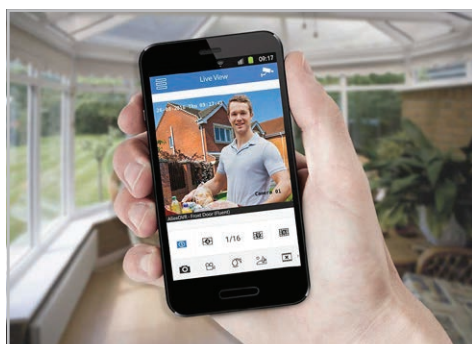

FAQs

Can I remotely view and control my alienDVR CCTV camera system over the Internet using my android device?

Answer

The FREE alienDVR android app allows you to view your cameras and control your DVR from anywhere in the world. Just search for "alien dvr" in the Google Play Store or scan the QR code supplied. You'll need to make sure your alienDVR has already been networked and setup for remote viewing then simply enter your DVR's information and you're good to go.

What internet speed do I need stream live video from an alienDVR?

Answer

The quality of image you can stream depends on your available bandwidth and the bit rate of the live images you are trying to view. For best results we recommend setting the DVR's sub-stream to CIF @ 12fps which requires 256kb/s per channel in live view. If you have a higher speed Internet connection you can increase the stream quality and frame rate to suit your needs. A 720p 12fps image for example would require roughly 2MB/s per channel.

Quick Links

Free Download - alienDVR Android Tablet App

<https://play.google.com/store/apps/details?id=com.systemQ.alienDVR>

Free Download - alienDVR iPhone App

<https://apps.apple.com/gb/app/alien-dvr-client/id577782077>

Free Download - alienDVR iPad App

<https://apps.apple.com/gb/app/alien-dvr-client-hd/id577794173>